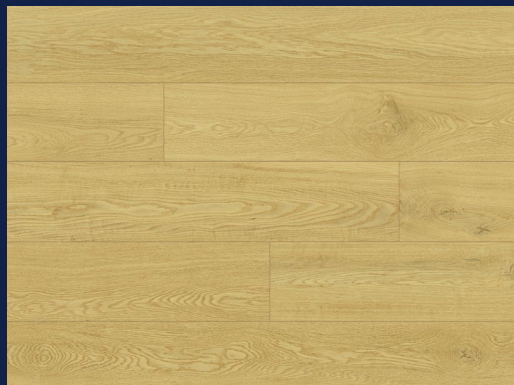

66937 ARTEO CERAMIN GARDA
DK-TK 8482F13_1290_203_AA

66943 ARTEO CERAMIN CONSTANCE
DK-TK 8409F18_1290_203_AA